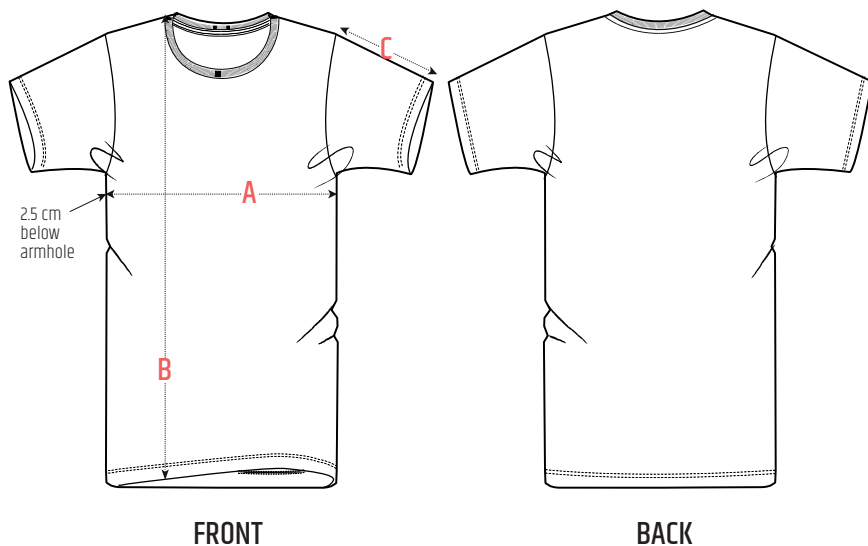

YSOM T-SHIRT Size chart

FRONT

BACK

SIZES	S	M	L	XL	XXL	3XL
Half chest (A)	49	52	55	58	61	64
Body Length (B)	69	72	74	76	78	80
Sleeve Length (C)	20.5	21.5	22.5	22.5	23.5	24.5

your sound.
our mission.