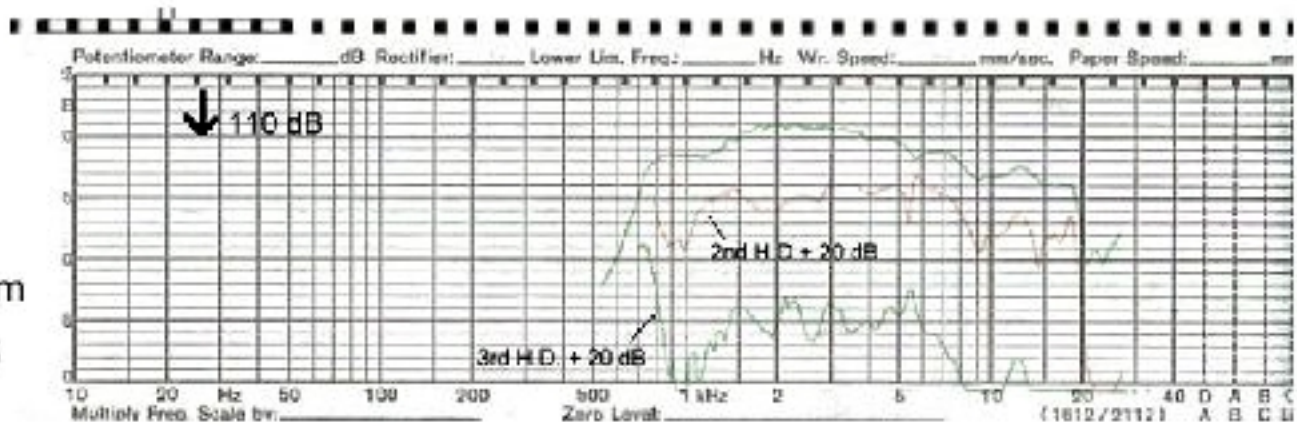

BMS 4550
CD 90/75
Horn
SPL 1W / 1m
2,83 V RMS

BMS 4550
CD 90/75
Horn
SPL 1W / 1m
2,83 V RMS