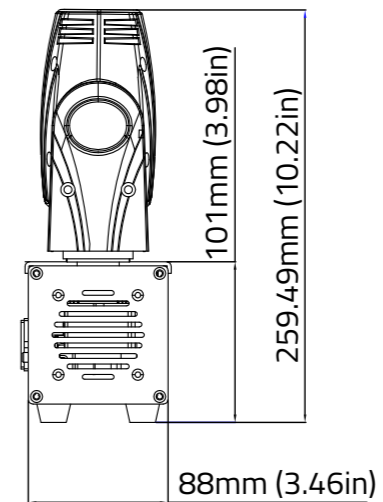

807.6mm (31.80in)

HYDRABEAM 400W

Art No. CLHB400W

Cameo® is a brand of the Adam Hall Group

Adam Hall GmbH - Adam-Hall-Str. 1 - D-61267 Neu-Anspach - Germany

Telefon +49 (0) 6081 / 94 19-0 - Fax +49 (0) 6081 / 94 19-1000 - www.adamhall.com