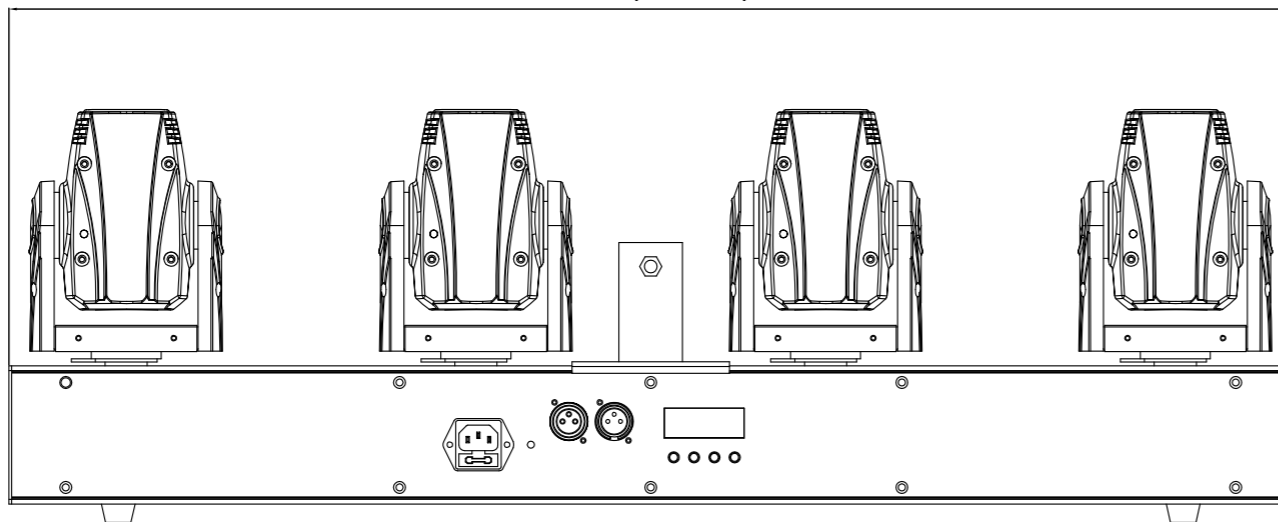

807.6mm (31.80in)

HYDRABEAM 400W

Art No. CLHB400W

Cameo® is a brand of the Adam Hall Group

Adam Hall GmbH - Adam-Hall-Str. 1 - D-61267 Neu-Anspach - Germany

Telefon +49 (0) 6081 / 94 19-0 - Fax +49 (0) 6081 / 94 19-1000 - www.adamhall.com