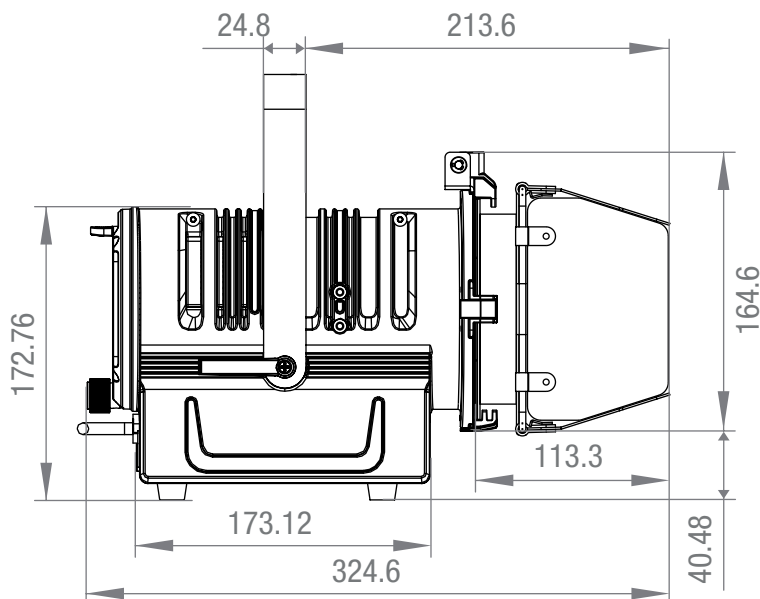

## FEATURES

- ▶ High-intensity 60 W RGBW COB LED
- ▶ Plano-convex lens
- ▶ Continuously adjustable manual zoom with beam angle of 9° to 41°
- ▶ RDM enabled
- ▶ 19,800 lux @ 1 m
- ▶ Flicker-free projection
- ▶ Rugged metal housing
- ▶ Includes rotatable wing limiter and colour filter frame

# TS 60 W RGBW

THEATRE SPOTLIGHT WITH PC LENS  
AND 60W RGBW LED IN BLACK HOUSING

## SPECIFICATIONS

Product type	LED PAR Lighting
Type	Indoor
Colour spectrum	RGBW
Number of LEDs	1
LED type	60 W
Refresh rate	3600 Hz
Dispersion	(Beam) 9° - 41° / (Field) 16° - 49°
DMX input	XLR 3-pin male
DMX output	XLR 3-pin female
Protocols	USITT DMX 512 protocol
DMX mode	5-channel
DMX Functions	colour macro, CTO, Dimmer, RGBW, strobe
Wireless DMX	no
Strobe flash rate	1-20 Hz
Standalone modes	Auto programs, slave mode, sound control, Static
Controls	Down, Enter, Mode, Up
Indicators	LC display
Operating voltage	100 V AC - 240 V AC, 50 - 60 Hz
Power consumption	65 W
Power connector	Power cord with safety plug (Type E / CEE 7/7)
Housing material	die cast metal
Cabinet colour	Black
Cooling	temperature-controlled fan
Operating Temperature	0 - 40 °C
Illuminance	19800lx @ 1m
Luminous flux	910 lm
Width	145 mm
Height	205 mm
Depth	240 mm
Weight	3,6 kg
Accessories (included)	barndoor

## DIMENSIONS (mm)

Features and specifications  
subject to change without notice.

[adamhall.com](http://adamhall.com)