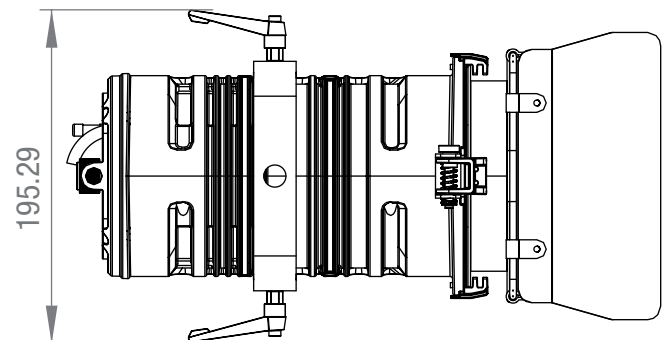

## SPECIFICATIONS

Product type	LED PAR Lighting
Type	Indoor
Colour spectrum	RGBW
Number of LEDs	1
LED type	60 W
Refresh rate	3600 Hz
Dispersion	(Beam) 9° - 41° / (Field) 16° - 49°
DMX input	XLR 3-pin male
DMX output	XLR 3-pin female
Protocols	USITT DMX 512 protocol
DMX mode	5-channel
DMX Functions	colour macro, CTO, Dimmer, RGBW, strobe
Wireless DMX	no
Strobe flash rate	1-20 Hz
Standalone modes	Auto programs, slave mode, sound control, Static
Controls	Down, Enter, Mode, Up
Indicators	LC display
Operating voltage	100 V AC - 240 V AC, 50 - 60 Hz
Power consumption	65 W
Power connector	Power cord with safety plug (Type E / CEE 7/7)
Housing material	die cast metal
Cabinet colour	Black
Cooling	temperature-controlled fan
Operating Temperature	0 - 40 °C
Illuminance	19800lx @ 1m
Luminous flux	910 lm
Width	145 mm
Height	205 mm
Depth	240 mm
Weight	3,6 kg
Accessories (included)	barndoor

## DIMENSIONS (mm)

Features and specifications  
subject to change without notice.

[adamhall.com](http://adamhall.com)