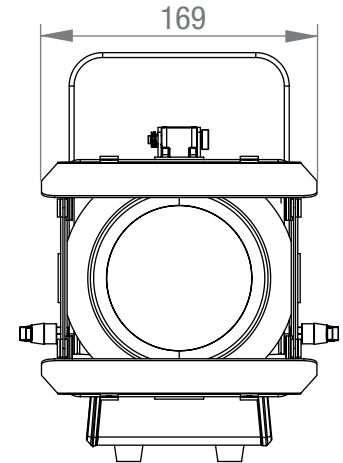

## FEATURES

- ▶ High-intensity 60 W RGBW COB LED
- ▶ Plano-convex lens
- ▶ Continuously adjustable manual zoom with beam angle of 9° to 41°
- ▶ RDM enabled
- ▶ 19,800 lux @ 1 m
- ▶ Flicker-free projection
- ▶ Rugged metal housing
- ▶ Includes rotatable wing limiter and colour filter frame

## SPECIFICATIONS

Product type	LED PAR Lighting
Type	Indoor
Colour spectrum	RGBW
Number of LEDs	1
LED type	60 W
Refresh rate	3600 Hz
Dispersion	(Beam) 9° - 41° / (Field) 16° - 49°
DMX input	XLR 3-pin male
DMX output	XLR 3-pin female
Protocols	USITT DMX 512 protocol
DMX mode	5-channel
DMX Functions	colour macro, CTO, Dimmer, RGBW, strobe
Wireless DMX	no
Strobe flash rate	1-20 Hz
Standalone modes	Auto programs, slave mode, sound control, Static
Controls	Down, Enter, Mode, Up
Indicators	LC display
Operating voltage	100 V AC - 240 V AC, 50 - 60 Hz
Power consumption	65 W
Power connector	Power cord with safety plug (Type E / CEE 7/7)
Housing material	die cast metal
Cabinet colour	Black
Cooling	temperature-controlled fan
Operating Temperature	0 - 40 °C
Illuminance	19800lx @ 1m
Luminous flux	910 lm
Width	145 mm
Height	205 mm
Depth	240 mm
Weight	3,6 kg
Accessories (included)	barndoor

## DIMENSIONS (mm)

Features and specifications  
subject to change without notice.

[adamhall.com](http://adamhall.com)