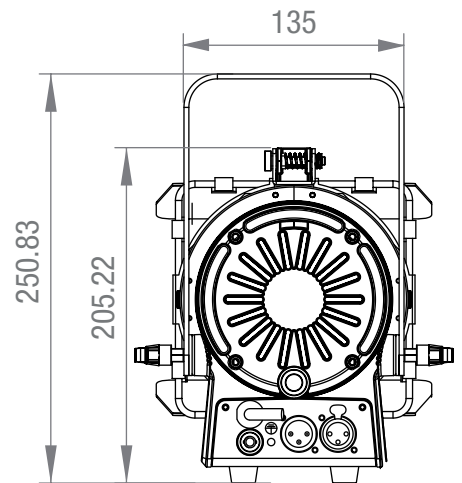

## FEATURES

- ▶ High-intensity 60 W RGBW COB LED
- ▶ Plano-convex lens
- ▶ Continuously adjustable manual zoom with beam angle of 9° to 41°
- ▶ RDM enabled
- ▶ 19,800 lux @ 1 m
- ▶ Flicker-free projection
- ▶ Rugged metal housing
- ▶ Includes rotatable wing limiter and colour filter frame

# TS 60 W RGBW

THEATRE SPOTLIGHT WITH PC LENS  
AND 60W RGBW LED IN BLACK HOUSING

## SPECIFICATIONS

Product type	LED PAR Lighting
Type	Indoor
Colour spectrum	RGBW
Number of LEDs	1
LED type	60 W
Refresh rate	3600 Hz
Dispersion	(Beam) 9° - 41° / (Field) 16° - 49°
DMX input	XLR 3-pin male
DMX output	XLR 3-pin female
Protocols	USITT DMX 512 protocol
DMX mode	5-channel
DMX Functions	colour macro, CTO, Dimmer, RGBW, strobe
Wireless DMX	no
Strobe flash rate	1-20 Hz
Standalone modes	Auto programs, slave mode, sound control, Static
Controls	Down, Enter, Mode, Up
Indicators	LC display
Operating voltage	100 V AC - 240 V AC, 50 - 60 Hz
Power consumption	65 W
Power connector	Power cord with safety plug (Type E / CEE 7/7)
Housing material	die cast metal
Cabinet colour	Black
Cooling	temperature-controlled fan
Operating Temperature	0 - 40 °C
Illuminance	19800lx @ 1m
Luminous flux	910 lm
Width	145 mm
Height	205 mm
Depth	240 mm
Weight	3,6 kg
Accessories (included)	barndoor

## DIMENSIONS (mm)

Features and specifications  
subject to change without notice.

[adamhall.com](http://adamhall.com)