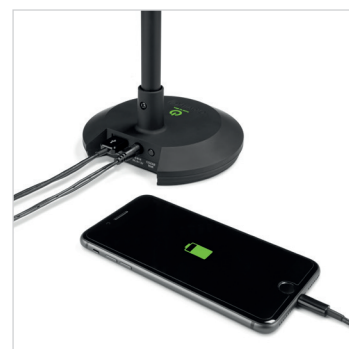

SPECIFICATIONS

Product number	GLEDPL2B
Product type	Stands and Tripod Accessories
Number of LEDs	18
Colour of LEDs	white
Gooseneck length	160 mm
Total length	730 mm
USB Port Type	A, DC 5V 1.2A
Switches	Touch sensitive button, color selector
Switch levels	Stepless, warm white/cold white, off, on
Color temperature	3000K/6000K +/- 500 K
Color rendering index (CRI)	Over 75
Current draw	8W (max. 19W with USB)
Power supply	AC 100-240V to DC 12V 1A (included)
Weight	0.7 kg