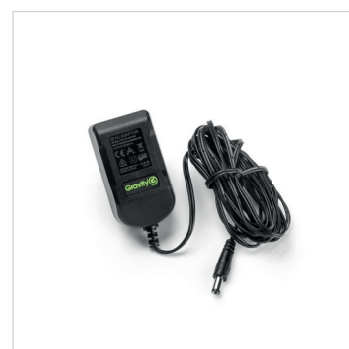

FEATURES

- Ultra slim, elegant desk lamp
- 18 LEDs, switchable 3,000 K warm or 6,000 K cool white
- Flexible yet rigid 16 cm gooseneck section with silicone coating
- Touch sensitive on/off and stepless dimming switch
- Convenient USB type A charging port
- 12V power adapter included

DESCRIPTION

This ultra slim and elegant L-shape desk lamp with silicone coated gooseneck provides uniform illumination exactly where you need it. It features a strip of 18 LEDs that are switchable between warm or cool white (approx. 3,000/6,000 K), and the touch sensitive power button doubles as a stepless dimmer switch. The gooseneck section is easily flexible yet stays put where you bend it. The Gravity L-shape desk lamp integrates a convenience USB type A port for charging smart phones and tablets and comes with a 12V power adapter. It also makes a great piano lamp, workbench light or bedside reading lamp.

SPECIFICATIONS

Product number	GLEDPL2B
Product type	Stands and Tripod Accessories
Number of LEDs	18
Colour of LEDs	white
Gooseneck length	160 mm
Total length	730 mm
USB Port Type	A, DC 5V 1.2A
Switches	Touch sensitive button, color selector
Switch levels	Stepless, warm white/cold white, off, on
Color temperature	3000K/6000K +/- 500 K
Color rendering index (CRI)	Over 75
Current draw	8W (max. 19W with USB)
Power supply	AC 100-240V to DC 12V 1A (included)
Weight	0.7 kg