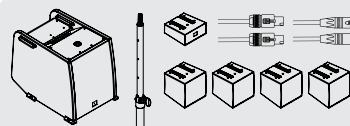

CURV 500 PES
POWER EXTENSION SET - **460 W**

- 1x CURV 500 SE - SUB EXTENSION
- 1x CURV 500 DB - DISTANCE BAR
- 1x CURV 500 SLA - SMARTLINK® ADAPTER
- 4x CURV 500 SAT - SATELLITE
- 1x CURV 500 CABLE 1 - SPEAKER CABLE 2.2 m
- 1x CURV 500 CABLE 3 - SYSTEM CABLE 10 m

MONO