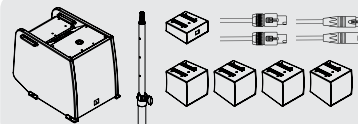

## **CURV 500<sup>®</sup> POWER SET** CONFIGURATION GUIDE

## SCALABILITY - MORE POWER

**CURV 500 PS**  
POWER SET  
**920 W**  
\* SATELLITE  
SETUP No.: 4

**STEREO**

**CURV 500 PES**  
POWER EXTENSION SET - **460 W**

- 1x CURV 500 SE - SUB EXTENSION
- 1x CURV 500 DB - DISTANCE BAR
- 1x CURV 500 SLA - SMARTLINK® ADAPTER
- 4x CURV 500 SAT - SATELLITE
- 1x CURV 500 CABLE 1 - SPEAKER CABLE 2.2 m
- 1x CURV 500 CABLE 3 - SYSTEM CABLE 10 m