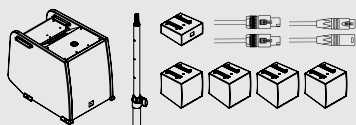

## SCALABILITY - MORE POWER

**CURV 500 PS**  
POWER SET  
**920 W**  
\* SATELLITE  
SETUP No.: 4

**STEREO**

**CURV 500 PES**  
POWER EXTENSION SET - **460 W**

- 1x CURV 500 SE - SUB EXTENSION
- 1x CURV 500 DB - DISTANCE BAR
- 1x CURV 500 SLA - SMARTLINK® ADAPTER
- 4x CURV 500 SAT - SATELLITE
- 1x CURV 500 CABLE 1 - SPEAKER CABLE 2.2 m
- 1x CURV 500 CABLE 3 - SYSTEM CABLE 10 m

8

**CURV 500 PES**  
POWER EXTENSION SET - **460 W**

- 1x CURV 500 SE - SUB EXTENSION
- 1x CURV 500 DB - DISTANCE BAR
- 1x CURV 500 SLA - SMARTLINK® ADAPTER
- 4x CURV 500 SAT - SATELLITE
- 1x CURV 500 CABLE 1 - SPEAKER CABLE 2.2 m
- 1x CURV 500 CABLE 3 - SYSTEM CABLE 10 m