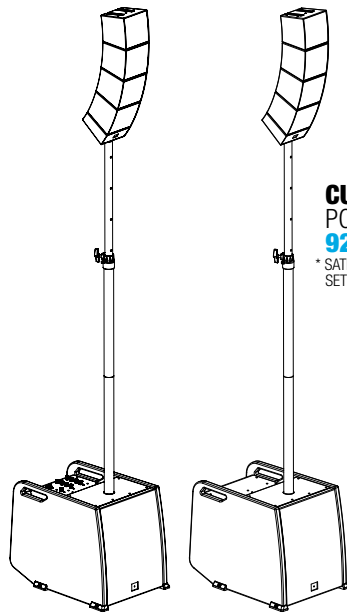

# CURV<sub>500</sub>

## **CURV 500<sup>®</sup> POWER SET** CONFIGURATION GUIDE

## SCALABILITY - MORE POWER

**CURV 500 PS**  
POWER SET  
**920 W**  
\* SATELLITE  
SETUP No.: 4

**STEREO**

**CURV 500 PES**  
POWER EXTENSION SET - **460 W**

- 1x CURV 500 SE - SUB EXTENSION
- 1x CURV 500 DB - DISTANCE BAR
- 1x CURV 500 SLA - SMARTLINK® ADAPTER
- 4x CURV 500 SAT - SATELLITE
- 1x CURV 500 CABLE 1 - SPEAKER CABLE 2.2 m
- 1x CURV 500 CABLE 3 - SYSTEM CABLE 10 m

8

**CURV 500 PES**  
POWER EXTENSION SET - **460 W**

- 1x CURV 500 SE - SUB EXTENSION
- 1x CURV 500 DB - DISTANCE BAR
- 1x CURV 500 SLA - SMARTLINK® ADAPTER
- 4x CURV 500 SAT - SATELLITE
- 1x CURV 500 CABLE 1 - SPEAKER CABLE 2.2 m
- 1x CURV 500 CABLE 3 - SYSTEM CABLE 10 m