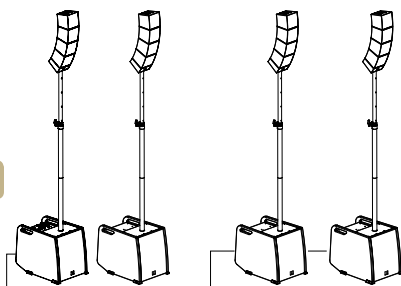

**1380 W**  
\* SATELLITE  
SETUP No.: 4

**MONO**

**CURV 500 PES**  
POWER EXTENSION SET - **460 W**

- 1x CURV 500 SE - SUB EXTENSION
- 1x CURV 500 DB - DISTANCE BAR
- 1x CURV 500 SLA - SMARTLINK® ADAPTER
- 4x CURV 500 SAT - SATELLITE
- 1x CURV 500 CABLE 1 - SPEAKER CABLE 2.2 m
- 1x CURV 500 CABLE 3 - SYSTEM CABLE 10 m

**1840 W**  
\* SATELLITE  
SETUP No.: 4

**MONO**

\*THE SATELLITE SETUP NUMBER SHOULD BE SELECTED ACCORDING TO THE NUMBER OF SATELLITES PER SMARTLINK ADAPTER.