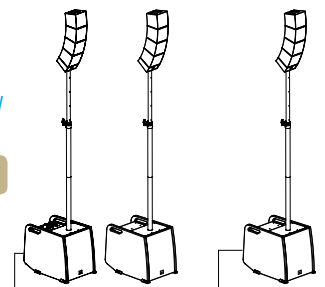

1380 W
* SATELLITE
SETUP No.: 4

- 1x CURV 500 SE - SUB EXTENSION
- 1x CURV 500 DB - DISTANCE BAR
- 1x CURV 500 SLA - SMARTLINK® ADAPTER
- 4x CURV 500 SAT - SATELLITE
- 1x CURV 500 CABLE 1 - SPEAKER CABLE 2.2 m
- 1x CURV 500 CABLE 3 - SYSTEM CABLE 10 m

MONO