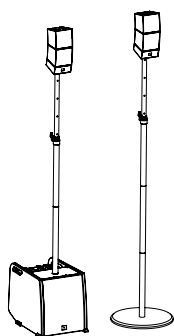

CURV 500

CURV 500[®] ENTERTAINER SET
CONFIGURATION GUIDE

CURV 500® ENTERTAINER SET

SCALABILITY - MORE POWER

CURV 500 ES
ENTERTAINER SET
460 W

* SATELLITE
SETUP No.: 4

CURV 500 PES
POWER EXTENSION SET - **460 W**

460 W
* SATELLITE
SETUP No.: 2

CURV 500 SE
SUB EXTENSION - **300 W**

- 1x CURV 500 SE - SUB EXTENSION
- 1x CURV 500 CABLE 3 - SYSTEM CABLE

CURV 500 S2
SATELLITES - **80 W**

- 1x CURV 500 S2 - PAIR OF SATELLITES

620 W

* SATELLITE
SETUP No.: 4

540 W

* SATELLITE
SETUP No.: 3

CURV 500 S2
SATELLITES - **80 W**

- 1x CURV 500 S2 - PAIR OF SATELLITES

*THE SATELLITE SETUP NUMBER SHOULD BE SELECTED ACCORDING TO THE NUMBER OF SATELLITES PER SMARTLINK ADAPTER.

CURV 500® ENTERTAINER SET

FLEXIBILITY - MORE APPLICATIONS

CURV 500 STS - STEREO SET
1x CURV 500 DB - DISTANCE BAR
1x CURV 500 SSB - BASE
1x CURV 500 SLA - SMARTLINK® ADAPTER
1x CURV 500 CABLE 4 - SPEAKER CABLE