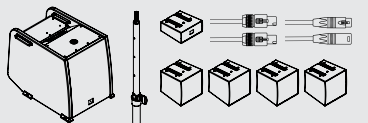

CURV 500

CURV 500[®] ENTERTAINER SET
CONFIGURATION GUIDE

CURV 500® ENTERTAINER SET

SCALABILITY - MORE POWER

CURV 500 ES
ENTERTAINER SET
460 W

* SATELLITE
SETUP No.: 4

CURV 500 PES
POWER EXTENSION SET - **460 W**

- 1x CURV 500 SE - SUB EXTENSION
- 1x CURV 500 DB - DISTANCE BAR
- 1x CURV 500 SLA - SMARTLINK® ADAPTER
- 4x CURV 500 SAT - SATELLITE
- 1x CURV 500 CABLE 1 - SPEAKER CABLE
- 1x CURV 500 CABLE 3 - SYSTEM CABLE

CURV 500 STS
STEREO SET

- 1x CURV 500 DB - DISTANCE BAR
- 1x CURV 500 SSB - BASE
- 1x CURV 500 SLA - SMARTLINK® ADAPTER
- 1x CURV 500 CABLE 2 - SPEAKER CABLE

CURV 500 PS
POWER SET
920 W

* SATELLITE
SETUP No.: 4