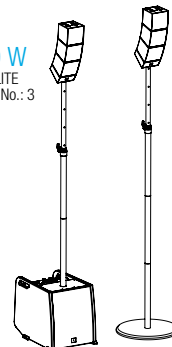

540 W

* SATELLITE
SETUP No.: 3

CURV 500 S2
SATELLITES - **80 W**

- 1x CURV 500 S2 - PAIR OF SATELLITES