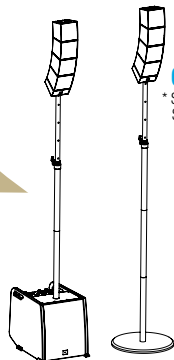

CURV 500

CURV 500[®] ENTERTAINER SET
CONFIGURATION GUIDE

CURV 500® ENTERTAINER SET

SCALABILITY - MORE POWER

CURV 500 ES
ENTERTAINER SET
460 W

* SATELLITE
SETUP No.: 4

CURV 500 PES
POWER EXTENSION SET - **460 W**

CURV 500 STS
STEREO SET

- 1x CURV 500 DB - DISTANCE BAR
- 1x CURV 500 SSB - BASE
- 1x CURV 500 SLA - SMARTLINK® ADAPTER
- 1x CURV 500 CABLE 2 - SPEAKER CABLE

CURV 500 PS
POWER SET
920 W

* SATELLITE
SETUP No.: 4

460 W
* SATELLITE
SETUP No.: 2

CURV 500 SE
SUB EXTENSION - **300 W**

- 1x CURV 500 SE - SUB EXTENSION
- 1x CURV 500 CABLE 3 - SYSTEM CABLE

CURV 500 S2
SATELLITES - **80 W**

- 1x CURV 500 S2 - PAIR OF SATELLITES

620 W

* SATELLITE
SETUP No.: 4

540 W

* SATELLITE
SETUP No.: 3

CURV 500 S2
SATELLITES - **80 W**

- 1x CURV 500 S2 - PAIR OF SATELLITES

*THE SATELLITE SETUP NUMBER SHOULD BE SELECTED ACCORDING TO THE NUMBER OF SATELLITES PER SMARTLINK ADAPTER.