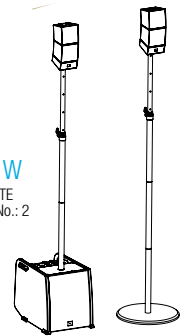

CURV 500

CURV 500[®] ENTERTAINER SET
CONFIGURATION GUIDE

CURV 500® ENTERTAINER SET

SCALABILITY - MORE POWER

CURV 500 ES
ENTERTAINER SET
460 W

* SATELLITE
SETUP No.: 4

CURV 500 PES
POWER EXTENSION SET - **460 W**

- 1x CURV 500 SE - SUB EXTENSION
- 1x CURV 500 DB - DISTANCE BAR
- 1x CURV 500 SLA - SMARTLINK® ADAPTER
- 4x CURV 500 SAT - SATELLITE
- 1x CURV 500 CABLE 1 - SPEAKER CABLE
- 1x CURV 500 CABLE 3 - SYSTEM CABLE

CURV 500 STS
STEREO SET

- 1x CURV 500 DB - DISTANCE BAR
- 1x CURV 500 SSB - BASE
- 1x CURV 500 SLA - SMARTLINK® ADAPTER
- 1x CURV 500 CABLE 2 - SPEAKER CABLE

CURV 500 PS
POWER SET
920 W

* SATELLITE
SETUP No.: 4