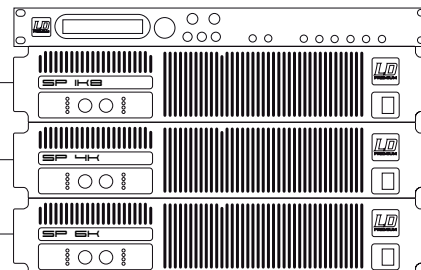

VERSION 2.0

Configuration:	FULLRANGE
Cabinets:	16x VA4 / 4x V215B
Amplifiers:	1x SP1K8 / 1x SP4K / 1x SP6K
Controllers:	1x DPA 260
System Power:	4.8 KW

2X SUBWOOFER (LDV215B)

2X SUBWOOFER (LDV215B)

DIGITALER SIGNAL PROCESSOR