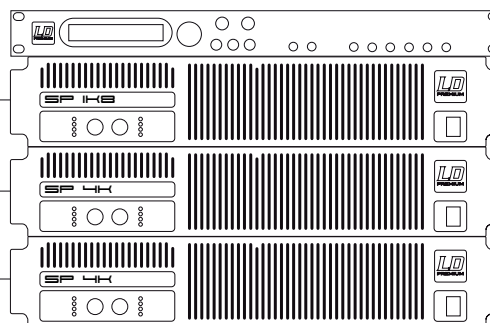

4X LINE ARRAY (LDVA4)

1X SUBWOOFER (LDV215B)

LDVA4 BASIC APPLICATIONS VERSION 1.0

Configuration:	FULLRANGE
Cabinets:	8x VA4 / 2x V215B
Amplifiers:	1x SP1K8 / 2x SP4K
Controllers:	1x DPA 260
System Power:	2.4 KW

4X LINE ARRAY (LDVA4)

1X SUBWOOFER (LDV215B)

DIGITAL SIGNAL PROCESSOR

3X POWER AMPLIFIER

8X LINE ARRAY (LDVA4)

8X LINE ARRAY (LDVA4)

LDVA4

BASIC APPLICATIONS

VERSION 2.0

Configuration:	FULLRANGE
Cabinets:	16x VA4 / 4x V215B
Amplifiers:	1x SP1K8 / 1x SP4K / 1x SP6K
Controllers:	1x DPA 260
System Power:	4.8 KW

2X SUBWOOFER (LDV215B)

2X SUBWOOFER (LDV215B)

DIGITALER SIGNAL PROCESSOR