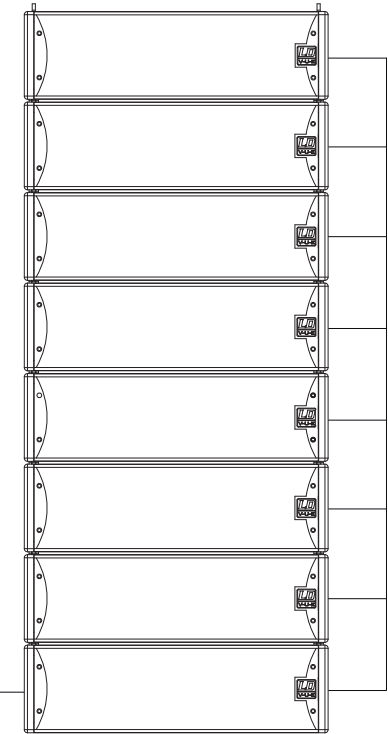

4X LINE ARRAY (LDVA4)

1X SUBWOOFER (LDV215B)

LDVA4 BASIC APPLICATIONS VERSION 1.0

Configuration:	FULLRANGE
Cabinets:	8x VA4 / 2x V215B
Amplifiers:	1x SP1K8 / 2x SP4K
Controllers:	1x DPA 260
System Power:	2.4 KW

4X LINE ARRAY (LDVA4)

1X SUBWOOFER (LDV215B)

DIGITAL SIGNAL PROCESSOR

3X POWER AMPLIFIER

8X LINE ARRAY (LDVA4)

8X LINE ARRAY (LDVA4)

LDVA4

BASIC APPLICATIONS

VERSION 2.0

Configuration:	FULLRANGE
Cabinets:	16x VA4 / 4x V215B
Amplifiers:	1x SP1K8 / 1x SP4K / 1x SP6K
Controllers:	1x DPA 260
System Power:	4.8 KW

2X SUBWOOFER (LDV215B)

2X SUBWOOFER (LDV215B)

DIGITALER SIGNAL PROCESSOR