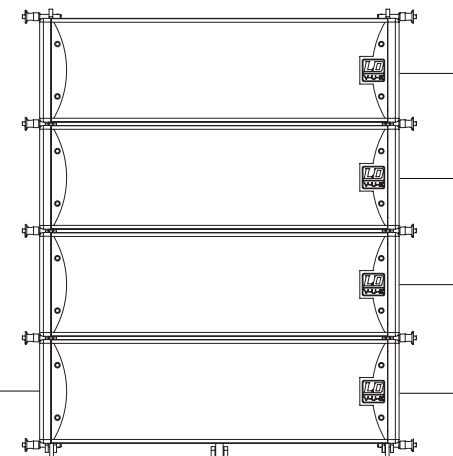

4X LINE ARRAY (LDVA4)

1X SUBWOOFER (LDV215B)

LDVA4 BASIC APPLICATIONS VERSION 1.0

Configuration:	FULLRANGE
Cabinets:	8x VA4 / 2x V215B
Amplifiers:	1x SP1K8 / 2x SP4K
Controllers:	1x DPA 260
System Power:	2.4 KW

4X LINE ARRAY (LDVA4)

1X SUBWOOFER (LDV215B)

DIGITAL SIGNAL PROCESSOR

3X POWER AMPLIFIER

8X LINE ARRAY (LDVA4)

8X LINE ARRAY (LDVA4)

LDVA4

BASIC APPLICATIONS

VERSION 2.0

Configuration:	FULLRANGE
Cabinets:	16x VA4 / 4x V215B
Amplifiers:	1x SP1K8 / 1x SP4K / 1x SP6K
Controllers:	1x DPA 260
System Power:	4.8 KW

2X SUBWOOFER (LDV215B)

2X SUBWOOFER (LDV215B)

DIGITALER SIGNAL PROCESSOR