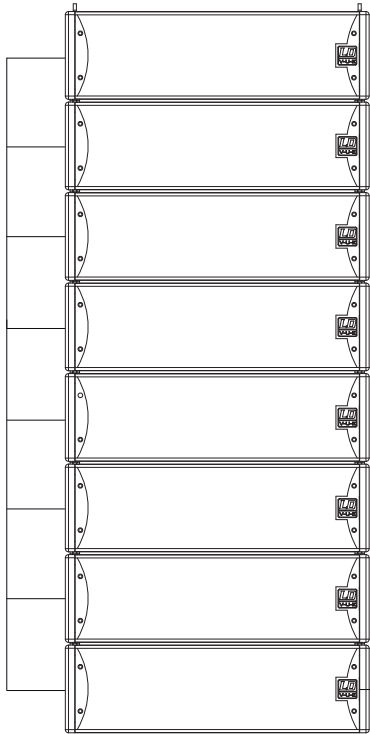

4X LINE ARRAY (LDVA4)

1X SUBWOOFER (LDV215B)

LDVA4 BASIC APPLICATIONS VERSION 1.0

Configuration:	FULLRANGE
Cabinets:	8x VA4 / 2x V215B
Amplifiers:	1x SP1K8 / 2x SP4K
Controllers:	1x DPA 260
System Power:	2.4 KW

4X LINE ARRAY (LDVA4)

1X SUBWOOFER (LDV215B)

DIGITAL SIGNAL PROCESSOR

3X POWER AMPLIFIER

8X LINE ARRAY (LDVA4)

8X LINE ARRAY (LDVA4)

LDVA4

BASIC APPLICATIONS

VERSION 2.0

Configuration:	FULLRANGE
Cabinets:	16x VA4 / 4x V215B
Amplifiers:	1x SP1K8 / 1x SP4K / 1x SP6K
Controllers:	1x DPA 260
System Power:	4.8 KW

2X SUBWOOFER (LDV215B)

2X SUBWOOFER (LDV215B)

DIGITALER SIGNAL PROCESSOR