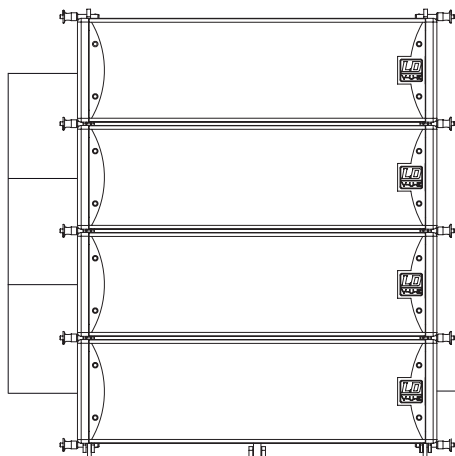

4X LINE ARRAY (LDVA4)

1X SUBWOOFER (LDV215B)

LDVA4 BASIC APPLICATIONS VERSION 1.0

Configuration:	FULLRANGE
Cabinets:	8x VA4 / 2x V215B
Amplifiers:	1x SP1K8 / 2x SP4K
Controllers:	1x DPA 260
System Power:	2.4 KW

4X LINE ARRAY (LDVA4)

1X SUBWOOFER (LDV215B)

DIGITAL SIGNAL PROCESSOR

3X POWER AMPLIFIER

8X LINE ARRAY (LDVA4)

8X LINE ARRAY (LDVA4)

LDVA4

BASIC APPLICATIONS

VERSION 2.0

Configuration:	FULLRANGE
Cabinets:	16x VA4 / 4x V215B
Amplifiers:	1x SP1K8 / 1x SP4K / 1x SP6K
Controllers:	1x DPA 260
System Power:	4.8 KW

2X SUBWOOFER (LDV215B)

2X SUBWOOFER (LDV215B)

DIGITALER SIGNAL PROCESSOR